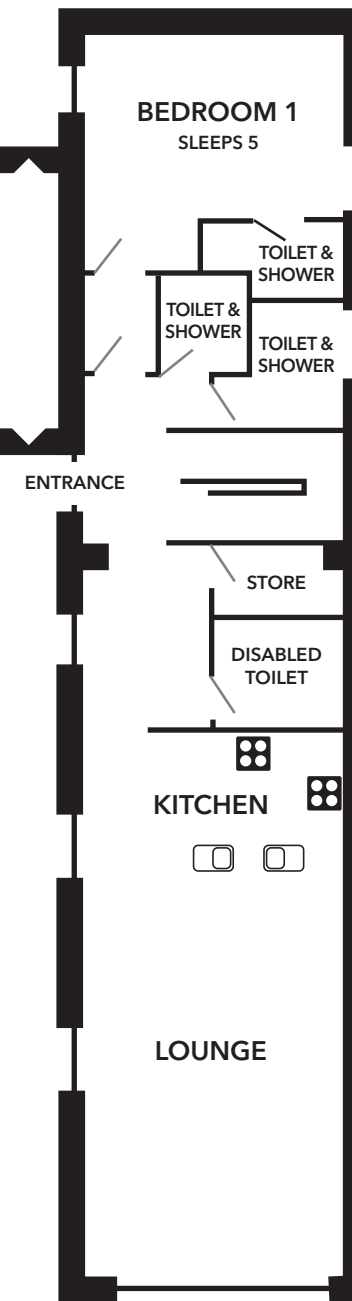

NEWER UNIT: *sleeps 14*
Ground Floor Only

Changes for 2019

Removing some top bunks in 3 rooms in the original Bunkhouse.

- Room 1: removing 1 to sleep 5
- Room 2: removing 3 to sleep 5
- Room 3: removing 1 to sleep 3

THE BUNKHOUSE
Glassie Farm, Aberfeldy

Ground Floor

First Floor

ORIGINAL UNIT: *sleeps 20*