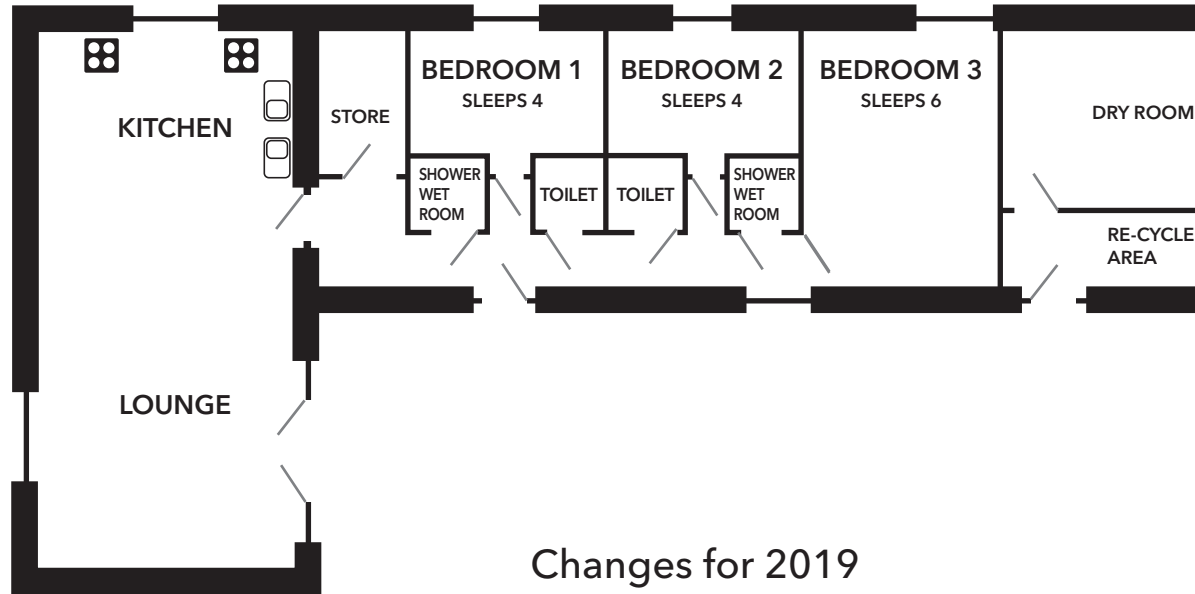

NEWER UNIT: *sleeps 14*
Ground Floor Only

Changes for 2019

Removing some top bunks in 3 rooms in the original Bunkhouse.

- Room 1: removing 1 to sleep 5
- Room 2: removing 3 to sleep 5
- Room 3: removing 1 to sleep 3

THE BUNKHOUSE
Glassie Farm, Aberfeldy

Ground Floor

First Floor

ORIGINAL UNIT: *sleeps 20*